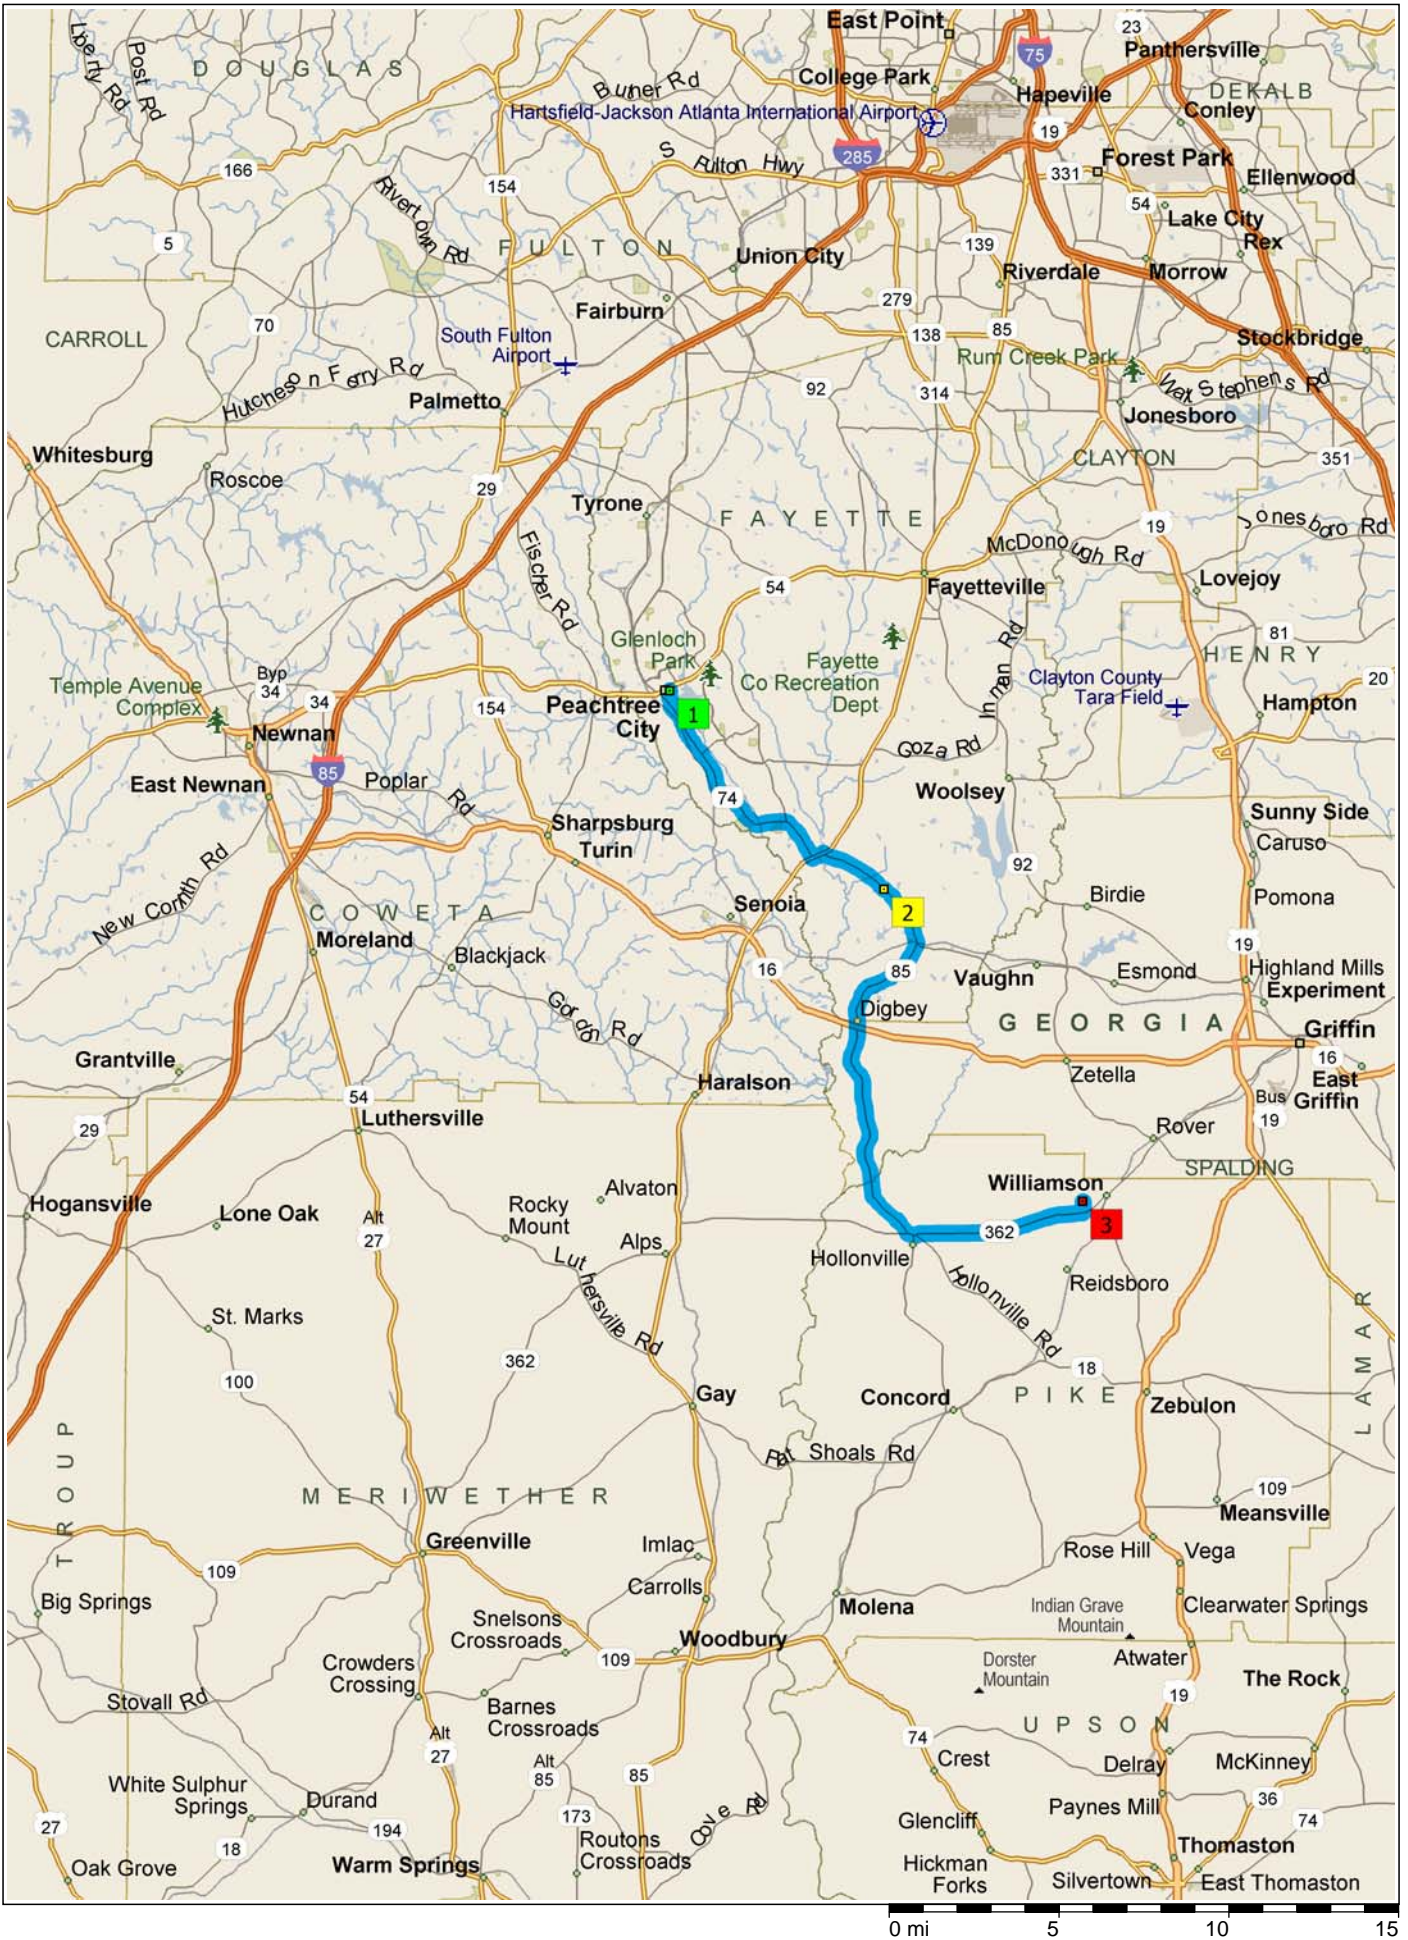

First Baptist Church, PTC to Barnstormer's Grill

Copyright © and (P) 1988–2009 Microsoft Corporation and/or its suppliers. All rights reserved. <http://www.microsoft.com/streets/>
Certain mapping and direction data © 2009 NAVTEQ. All rights reserved. The Data for areas of Canada includes information taken with permission from Canadian authorities, including: © Her Majesty the Queen in Right of Canada, © Queen's Printer for Ontario. NAVTEQ and NAVTEQ ON BOARD are trademarks of NAVTEQ. © 2009 Tele Atlas North America, Inc. All rights reserved. Tele Atlas and Tele Atlas North America are trademarks of Tele Atlas, Inc. © 2009 by Applied Geographic Systems. All rights reserved.